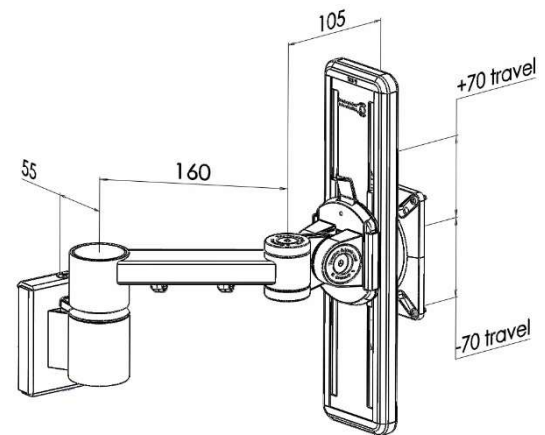

XSTREAM single beam arm with front end ratchet adjustment and tool rail fixing

Product Specification

Product code	XSTREAMCOMB07S - silver
Weight capacity	10kg
Max forward extension	265mm
VESA	75mm & 100mm VESA compliant
Movement	Height adjustment, tilt, swivel, rotation and reach
Height adjustment	Max height adjustment 135mm from desk top
Fixings	Tool rail fixing

Additional Information

Single beam arm with manual height adjustment

Additional +/- 70mm available with ratchet mechanism

Lockable quick release VESA function

Compact – folds back into a space of 40mm

Silver – XSTREAMCOMB07S - RAL code 9006